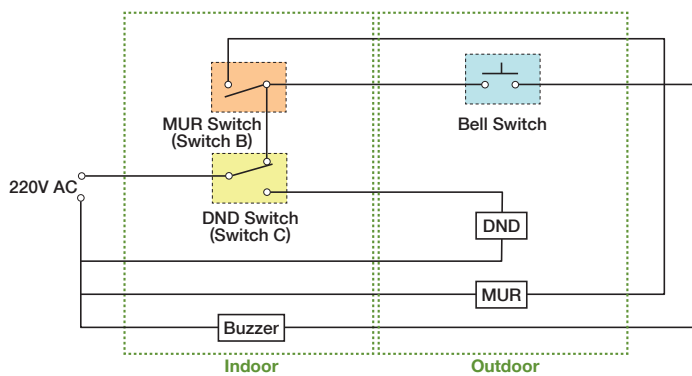

Made to complement the full color wide specifications of hotels, and is suitable for guest rooms.

FULL-COLOR
WIDE for HOTEL
SERIES

WEB5781WK

Electric Card Switch
16A 220-240V~

WEB1051W

Shaver Socket
Input 220V
Output 240V / 110V
Applicable Box : 2-Gang BS-TYPE

WMSU711K

Sensor Switch
220-240V

EGB888-P

Door Chime
220V AC
Easy to Hear 82dB Chime

WEG3032R-02

Do Not Disturb

WEG3032G-03

Make Up Room

WEG5401-01-P

Bell Push

WEB7813W

Plate BS-TYPE

Wire Connection Diagram – Do Not Disturb, Make Up Room, Bell Push

S I M P L U S
BS-TYPE

FULL-COLOR WIDE SERIES
for HOTEL

WEATHER PROOF COVER /
DOOR CHIME

MULTI GANG PLATE