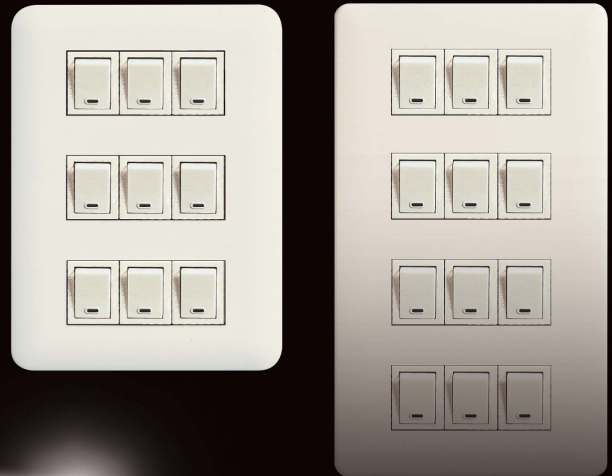

Multi-switch complete management
all in one plate.

MULTI GANG PLATE

WNG5001-791 X 9

1Way Switch

WN6009W (Plate)

9-Gang Plate
Beige

Combination Model number
WNGP5190630

WNG5001-791 X 9

1Way Switch

WN6509K-8 (Plate)

9-Gang Plate
Metal

Combination Model number
WNGP5190630S

WNG5001-791 X 12

1Way Switch

WN6012W8 (Plate)

12-Gang Plate
Beige

Combination Model number
LW1153BW

WNG5001-791 X 12

1Way Switch

WN6512K-8 (Plate)

12-Gang Plate
Metal

Combination Model number
LW5153BS

WNG5001-791 X 15

1Way Switch

WNG5001-791 X 18

1Way Switch

WN6518K-8 (Plate)

18-Gang Plate
Metal

Combination Model number
LW5154FS

FULL-COLOR WIDE SERIES
C-TYPE

FULL-COLOR WIDE SERIES
for HOTEL

WEATHER PROOF COVER/
DOOR CHIME